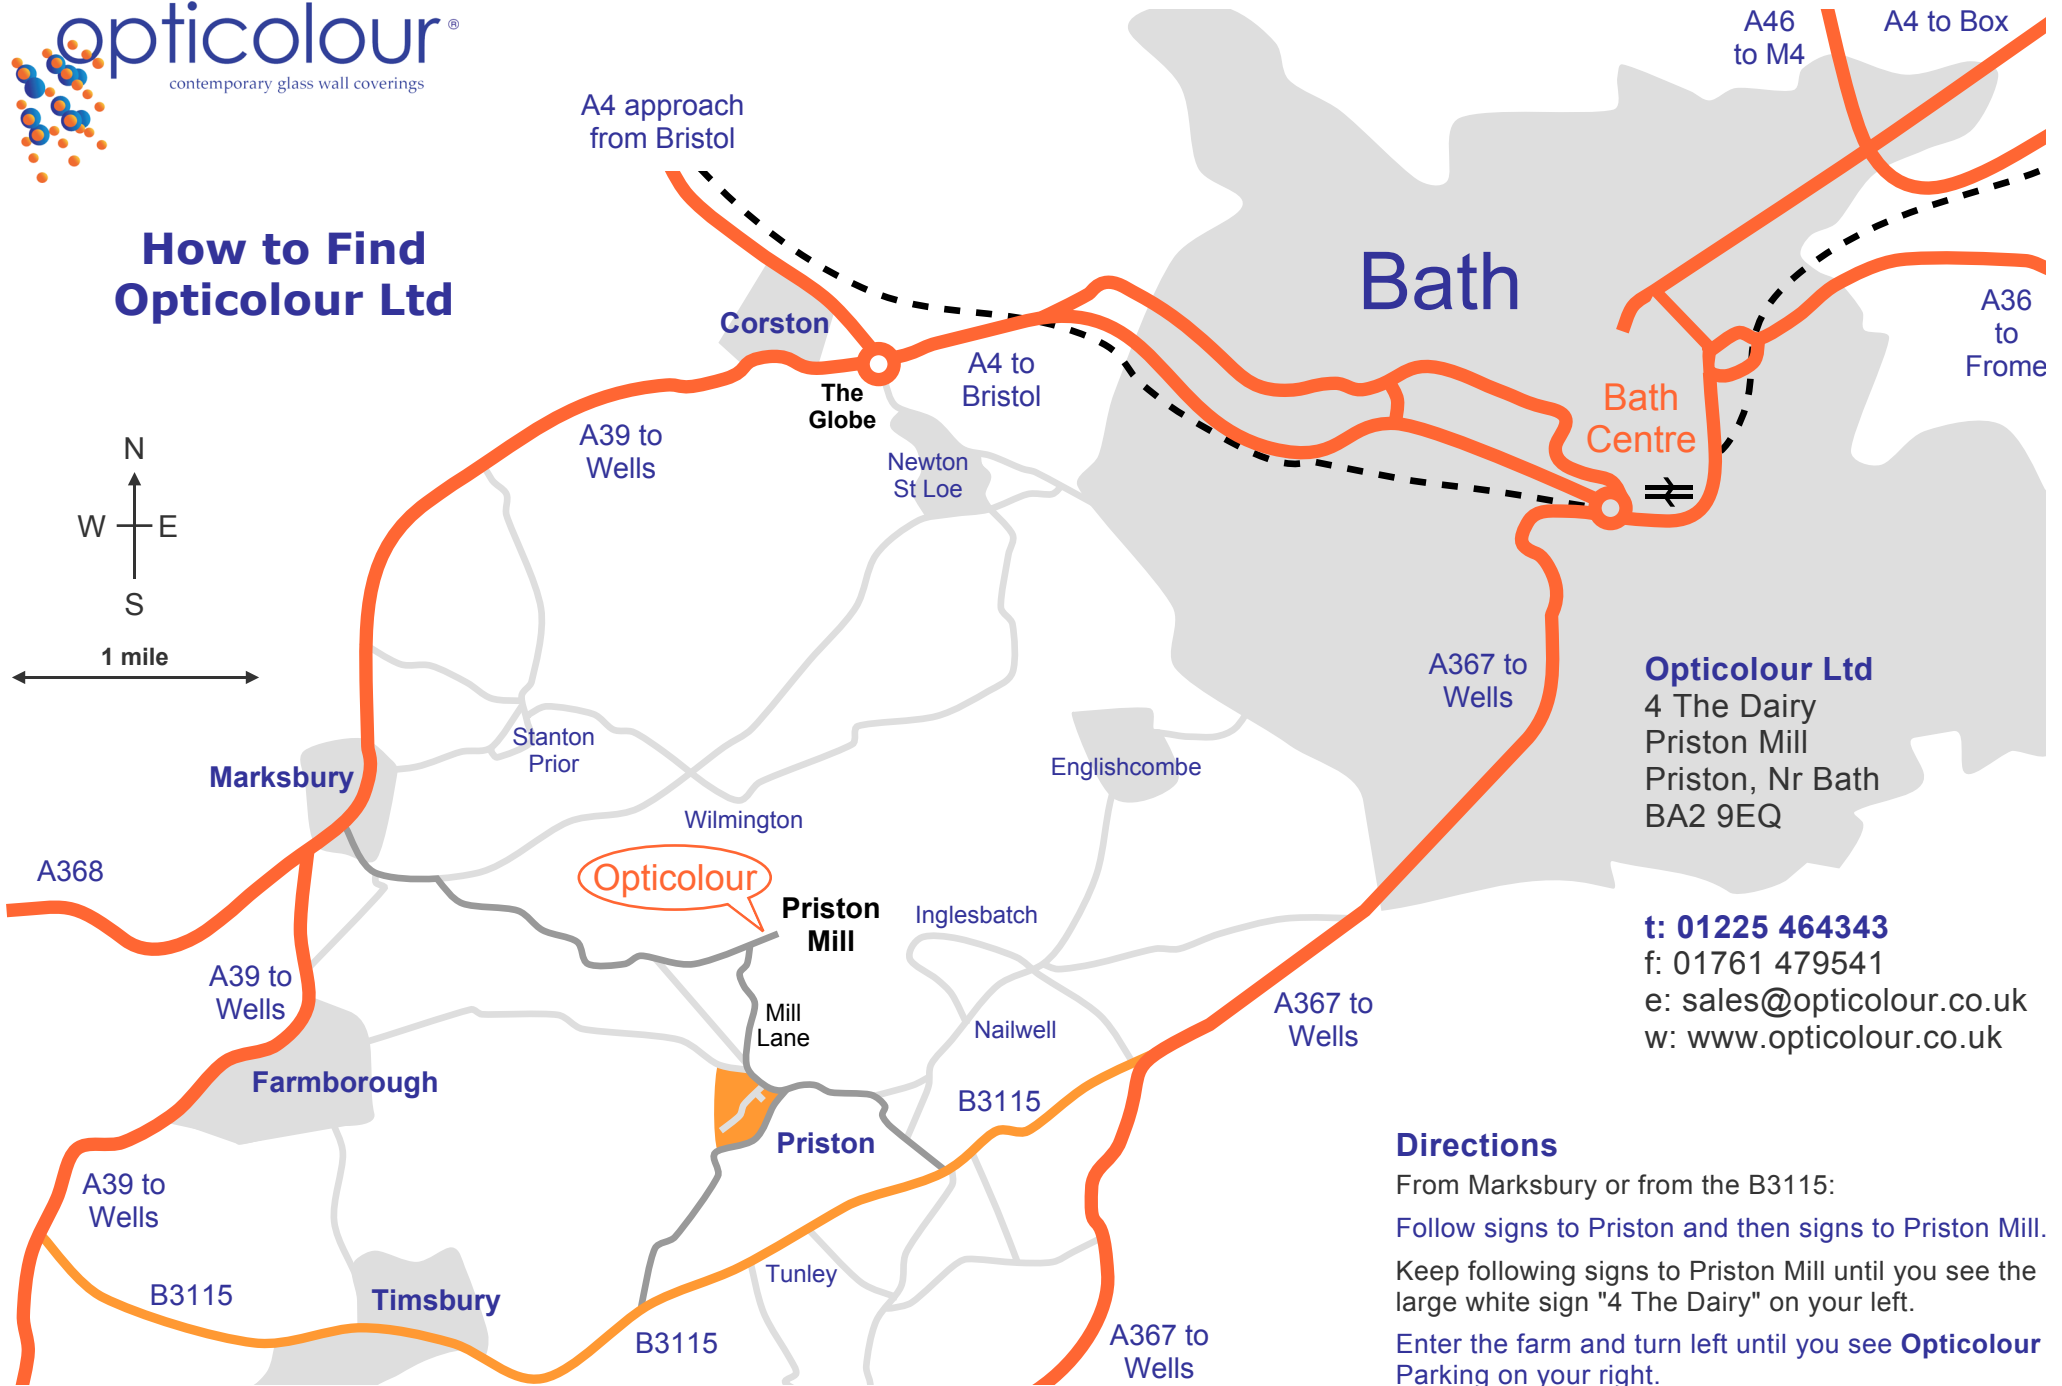

## How to Find Opticolour Ltd

**Opticolour Ltd**  
4 The Dairy  
Priston Mill  
Priston, Nr Bath  
BA2 9EQ

**t: 01225 464343**  
f: 01761 479541  
e: [sales@opticolour.co.uk](mailto:sales@opticolour.co.uk)  
w: [www.opticolour.co.uk](http://www.opticolour.co.uk)

### Directions

From Marksbury or from the B3115:  
Follow signs to Priston and then signs to Priston Mill.  
Keep following signs to Priston Mill until you see the large white sign "4 The Dairy" on your left.  
Enter the farm and turn left until you see **Opticolour** Parking on your right.