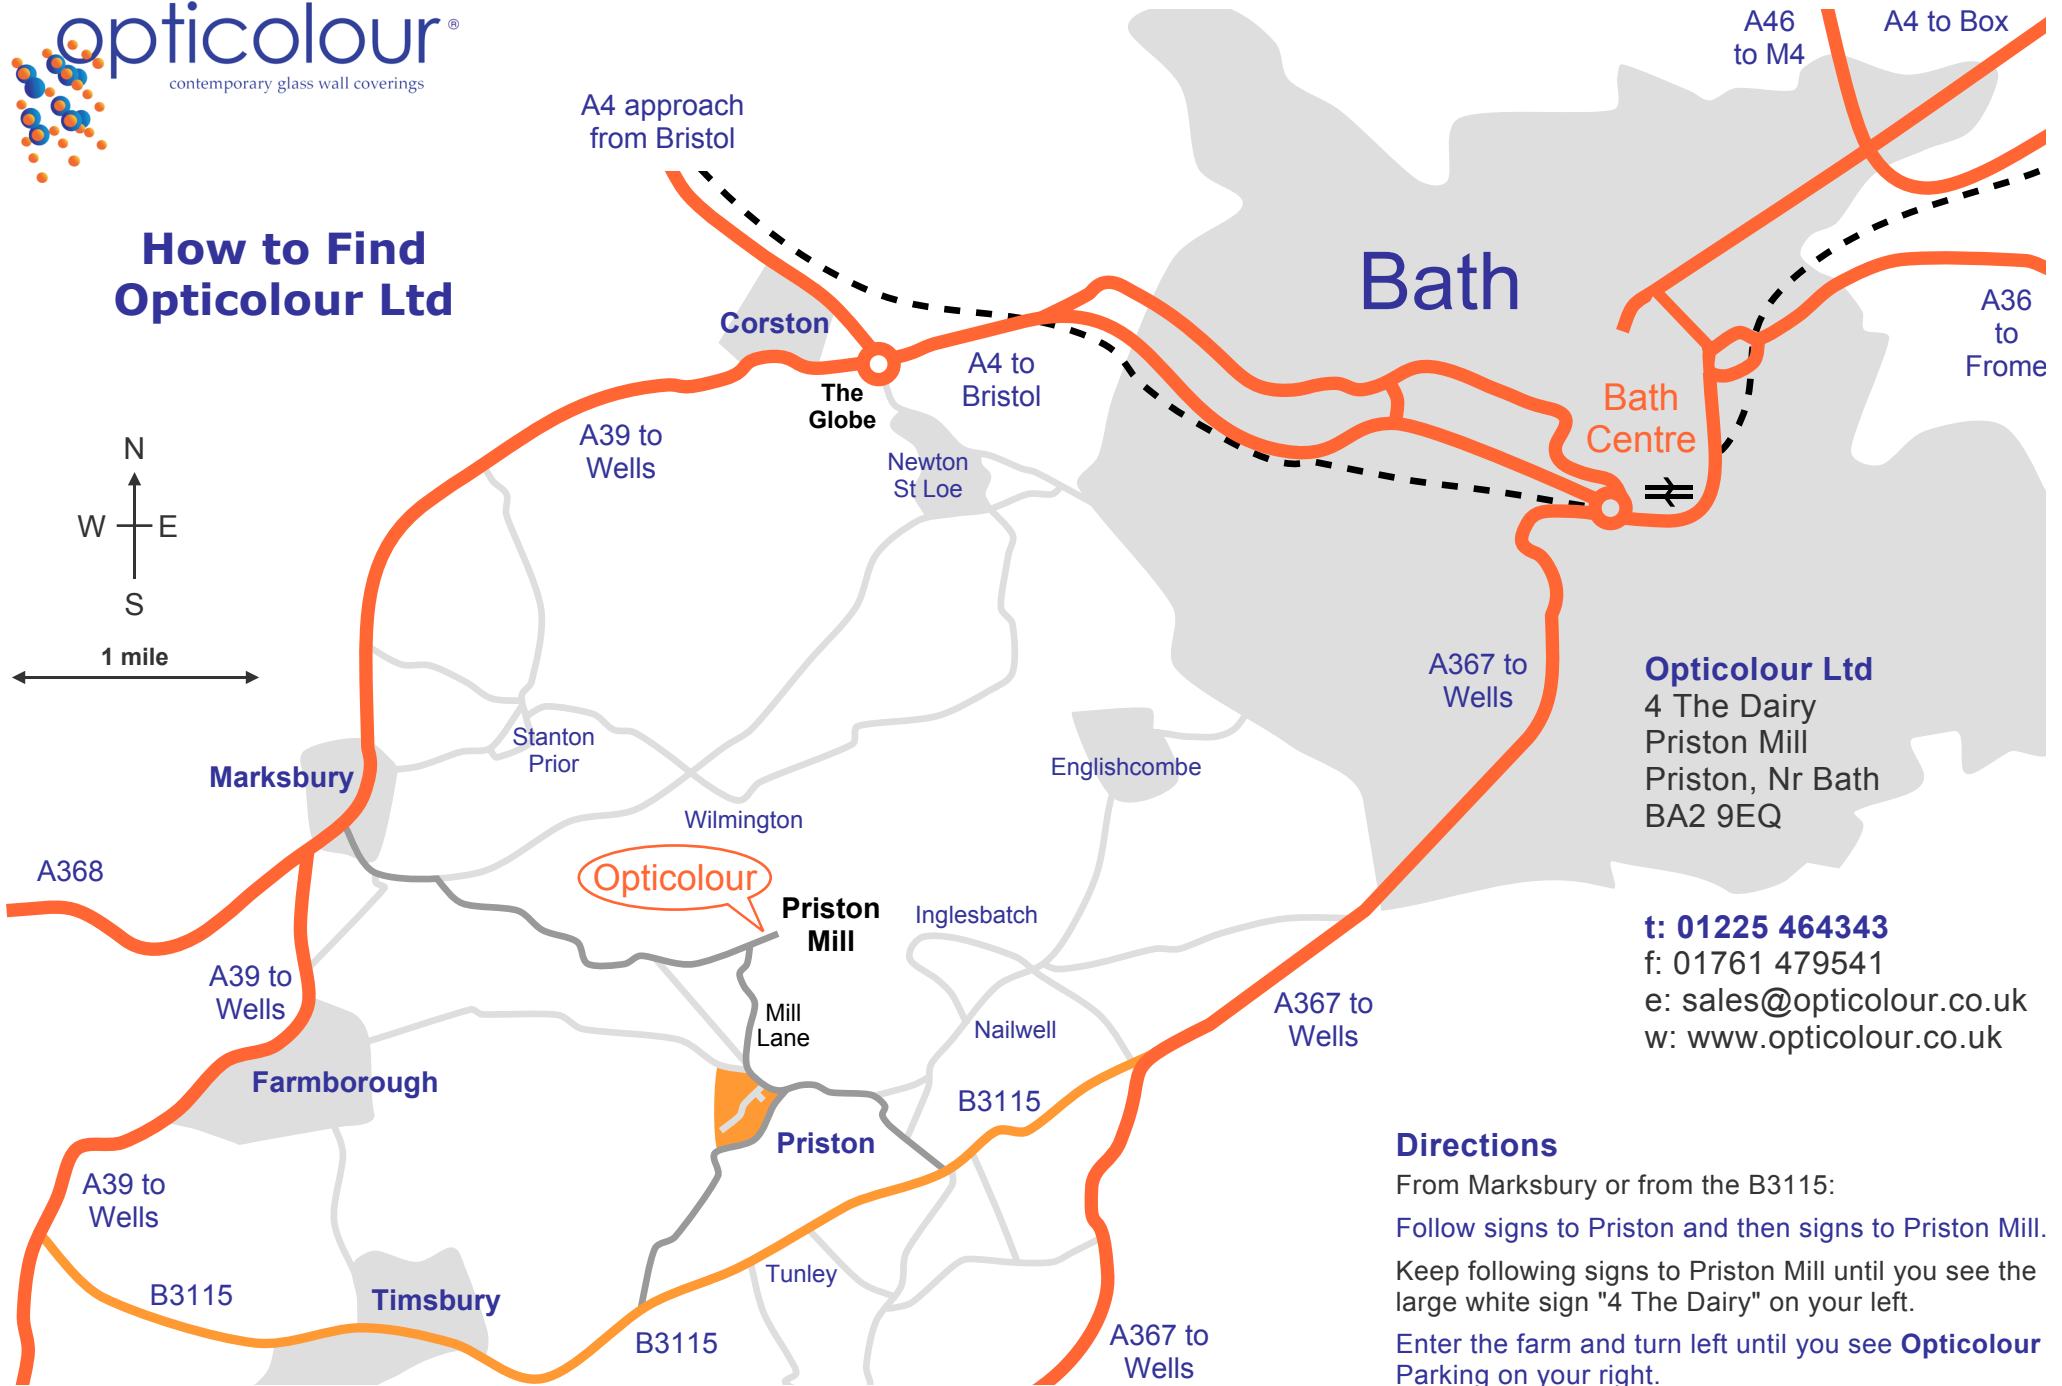

## How to Find Opticolour Ltd

**Opticolour Ltd**  
4 The Dairy  
Priston Mill  
Priston, Nr Bath  
BA2 9EQ

**t: 01225 464343**  
**f: 01761 479541**  
**e: sales@opticolour.co.uk**  
**w: www.opticolour.co.uk**

### Directions

From Marksbury or from the B3115:  
Follow signs to Priston and then signs to Priston Mill.  
Keep following signs to Priston Mill until you see the large white sign "4 The Dairy" on your left.  
Enter the farm and turn left until you see **Opticolour** Parking on your right.